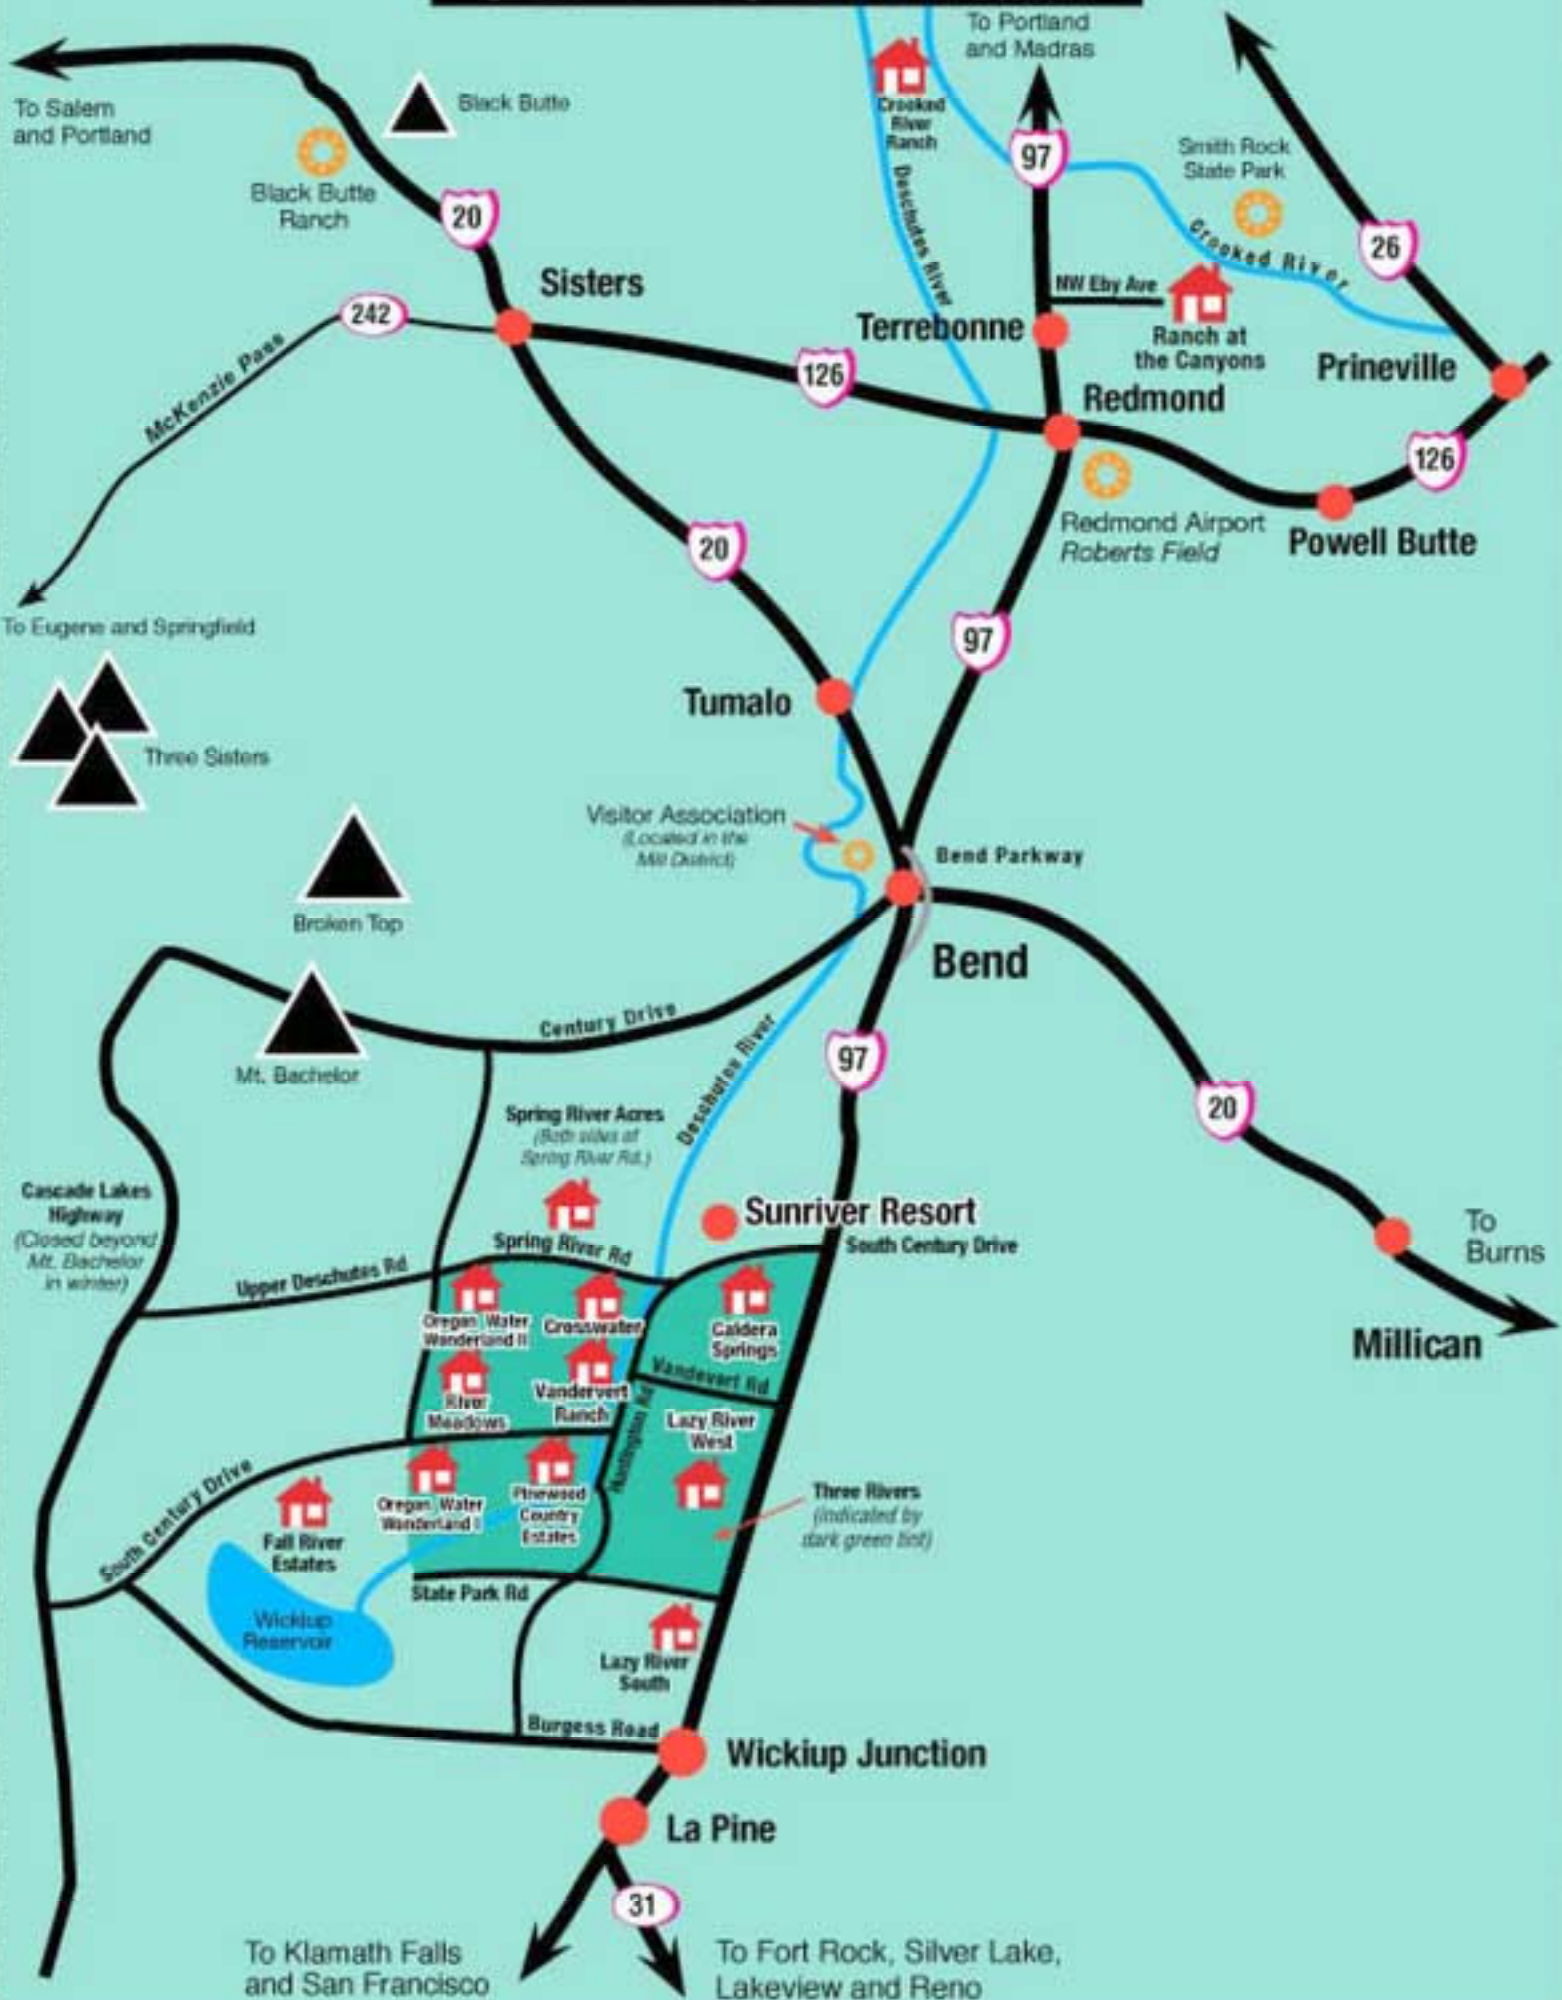

CENTRAL OREGON MAP

To Salem and Portland

To Eugene and Springfield

To Portland and Madras

To Burns

To Klamath Falls and San Francisco

To Fort Rock, Silver Lake, Lakeview and Reno

To Salem and Portland

To Eugene and Springfield

To Portland and Madras

To Burns

To Klamath Falls and San Francisco

To Fort Rock, Silver Lake, Lakeview and Reno